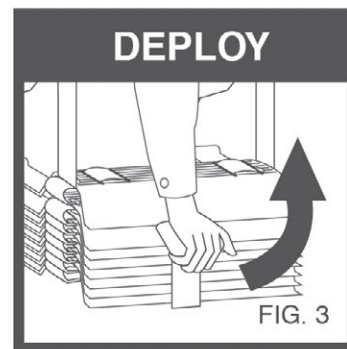

FIRE STOP

Product specifications

Product Code	139327
Model Number	QL-2S-4M
UPC No.	9315546393273
Outer Carton Barcode	29315546393277
Warranty	5 years from purchase date
Product Weight	3.2 kg
Ladder Height	3.96 m
Holding Weight	453 kg

Packaging Specifications

Individual	
H x W x D (mm)	410 x 260 x 155
Weight incl. Box (kg)	4.6
Outer	
Quantity	2
H x W x D (mm)	445 x 265 x 343
Weight (kg)	9.4

Distributed by:

Contact

For further information on Quell® smoke alarms, or other products in the Quell® range visit our website at www.quell.com.au or phone **1800 654 435**