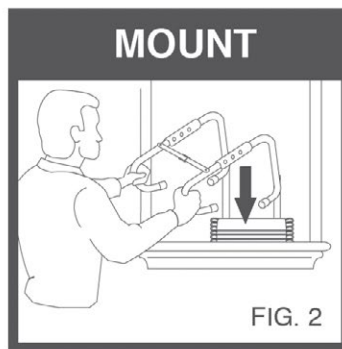

FIRE STOP

Product specifications

Product Code	139327
Model Number	QL-2S-4M
UPC No.	9315546393273
Outer Carton Barcode	29315546393277
Warranty	5 years from purchase date
Product Weight	3.2 kg
Ladder Height	3.96 m
Holding Weight	453 kg

Packaging Specifications

Individual	
H x W x D (mm)	410 x 260 x 155
Weight incl. Box (kg)	4.6
Outer	
Quantity	2
H x W x D (mm)	445 x 265 x 343
Weight (kg)	9.4

Distributed by:

Contact

For further information on Quell® smoke alarms, or other products in the Quell® range visit our website at www.quell.com.au or phone **1800 654 435**