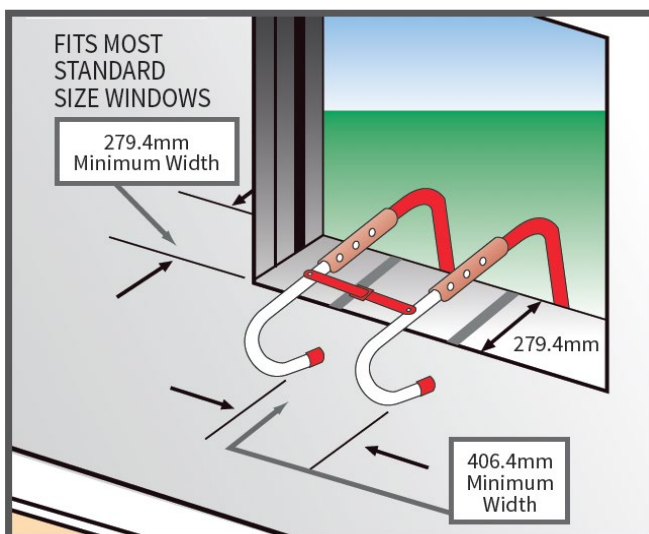

FIRE STOP

Your family's safety is priceless

The Quell 2-Storey Emergency Escape Ladder is the ideal addition to your fire escape plan. It is easy to use and has been tested to hold 453kg in weight.

It has a tangle-free design and must NOT be practiced with, as it has been specifically packed in its box for one-time deployment.

This ladder will attached easily to most window ledges to a maximum depth of 279.4mm.

Features and Benefits

- Strong, Lightweight & Easy to Use
- Supports up to 453 kg
- Attaches Quickly to all Window Frames
- Tangle Free Design
- Durable, Flame Resistant Materials
- Anti-slip Rungs
- For Single Use Only
- 5 Year Limited Warranty