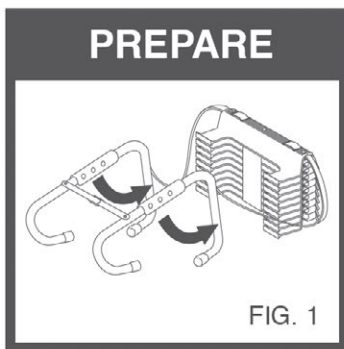

FIRE STOP

Product specifications

Product Code	139327
Model Number	QL-2S-4M
UPC No.	9315546393273
Outer Carton Barcode	29315546393277
Warranty	5 years from purchase date
Product Weight	3.2 kg
Ladder Height	3.96 m
Holding Weight	453 kg

Packaging Specifications

Individual	
H x W x D (mm)	410 x 260 x 155
Weight incl. Box (kg)	4.6
Outer	
Quantity	2
H x W x D (mm)	445 x 265 x 343
Weight (kg)	9.4

Distributed by:

Contact

For further information on Quell® smoke alarms, or other products in the Quell® range visit our website at www.quell.com.au or phone **1800 654 435**