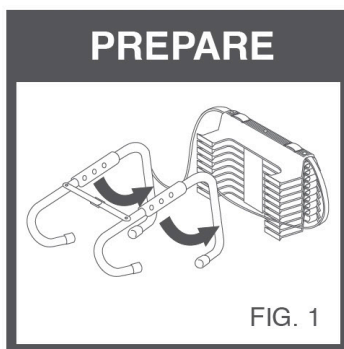

Quell 2-Storey Emergency Escape Ladder

Product specifications

Product Code	139327
Model Number	QL-2S-4M
UPC No.	9315546393273
Outer Carton Barcode	29315546393277
Warranty	5 years from purchase date
Product Weight	3.2 kg
Ladder Height	3.96 m
Holding Weight	453 kg

Packaging Specifications

Individual	
H x W x D (mm)	410 x 260 x 155
Weight incl. Box (kg)	4.6
Outer	
Quantity	2
H x W x D (mm)	445 x 265 x 343
Weight (kg)	9.4

Distributed by:

Contact

For further information on Quell® smoke alarms, or other products in the Quell® range visit our website at www.quell.com.au or phone **1800 654 435**