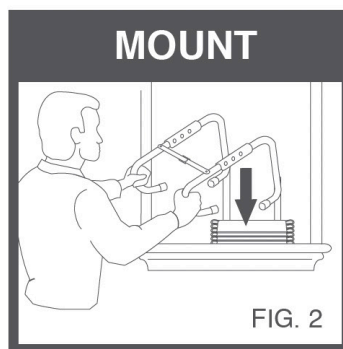

Quell 2-Storey Emergency Escape Ladder

Product specifications

Product Code	139327
Model Number	QL-2S-4M
UPC No.	9315546393273
Outer Carton Barcode	29315546393277
Warranty	5 years from purchase date
Product Weight	3.2 kg
Ladder Height	3.96 m
Holding Weight	453 kg

Packaging Specifications

Individual	
H x W x D (mm)	410 x 260 x 155
Weight incl. Box (kg)	4.6
Outer	
Quantity	2
H x W x D (mm)	445 x 265 x 343
Weight (kg)	9.4

Distributed by:

Contact

For further information on Quell® smoke alarms, or other products in the Quell® range visit our website at www.quell.com.au or phone **1800 654 435**