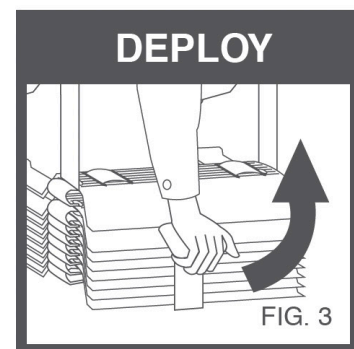

Quell 2-Storey Emergency Escape Ladder

Product specifications

Product Code	139327
Model Number	QL-2S-4M
UPC No.	9315546393273
Outer Carton Barcode	29315546393277
Warranty	5 years from purchase date
Product Weight	3.2 kg
Ladder Height	3.96 m
Holding Weight	453 kg

Packaging Specifications

Individual	
H x W x D (mm)	410 x 260 x 155
Weight incl. Box (kg)	4.6
Outer	
Quantity	2
H x W x D (mm)	445 x 265 x 343
Weight (kg)	9.4

Distributed by:

Contact

For further information on Quell® smoke alarms, or other products in the Quell® range visit our website at www.quell.com.au or phone **1800 654 435**