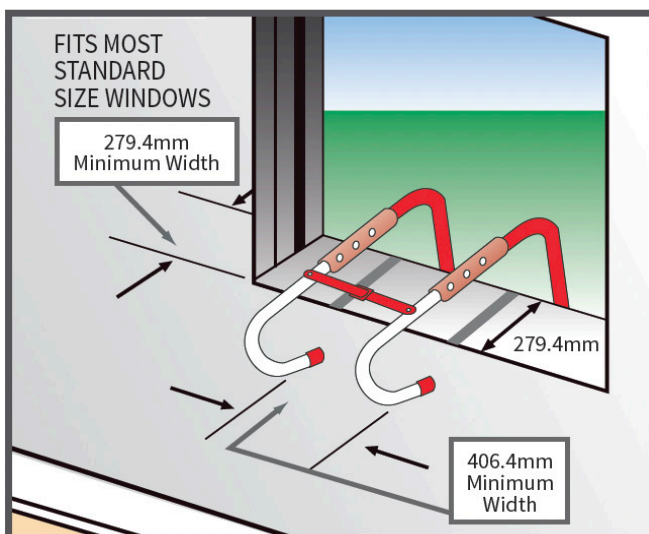

Quell 2-Storey Emergency Escape Ladder

Your family's safety is priceless

The Quell 2-Storey Emergency Escape Ladder is the ideal addition to your fire escape plan. It is easy to use and has been tested to hold 453kg in weight.

It has a tangle-free design and must NOT be practiced with, as it has been specifically packed in its box for one-time deployment.

This ladder will attach easily to most window ledges to a maximum depth of 279.4mm.

Quell 2-Storey Emergency Escape Ladder

Product specifications

Product Code	139327
Model Number	QL-2S-4M
UPC No.	9315546393273
Outer Carton Barcode	29315546393277
Warranty	5 years from purchase date
Product Weight	3.2 kg
Ladder Height	3.96 m
Holding Weight	453 kg