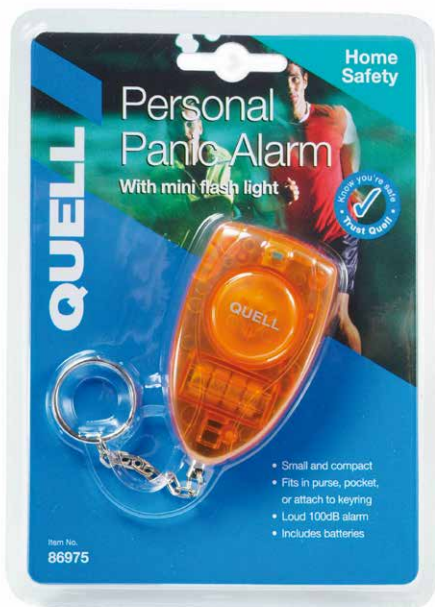

PERSONAL PANIC ALARM & LIGHT

Product specifications

Part Number	86875
Power Source	Includes 4 x LR44 1.5v button batteries
Light Output	100db @1m
Materials	ABS Plastic
IP Rating	50
Dimensions	(L)65mm (W)38mm

Ordering information

Bar Code	Code	Pack Qty	Dimensions (D x W x H)	Weight	Pallet Qty
9315546 869754	86975	Each	35 x 130 x 175	0.072kg	1152
9315546 869754	86975	Inner Box 6	275 x 125 x 145	0.441kg	1152
9315546 869754	86975	Outer Carton 144	450 x 530 x 460	10.9kg	

Distributed by:

Contact

For further information on Quell® smoke alarms, or other products in the Quell® range visit our website at www.quell.com.au or phone **1800 654 435**