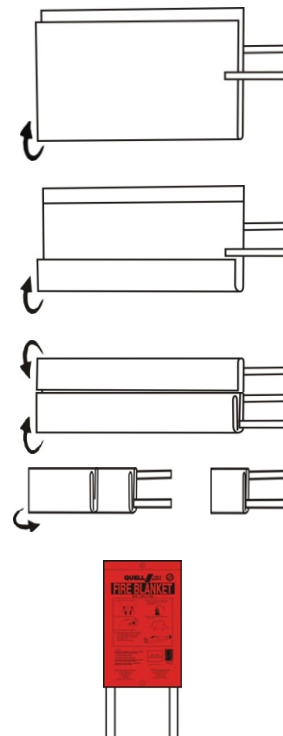

FIRE BLANKET

Product specifications

Code	Description	APN Number	Tun Inner	Tun Outer
Q107464	Quell (Unboxed) 1m x 1m	9315546274640	29315546274644	69315546274642
Q130786	Quell (Clamshell) 1m x 1m	9315546207860	29315546207864	69315546207862
Q130925	Quell (Clamshell) 1.2m x 1.8m	9315546209253	29315546209257	69315546209255

Service Requirements

Service in accordance with Australian Standard AS1851.

Additional AS1851 Service Requirements

- Cuts, holes, tears and pulled threads in the fire blanket fabric
- Frayed edges
- Burn and scorch marks
- Tears in the plastic fire blanket pouch specifically around the eyelets and press studs
- Damage

Folding Instructions

Caution:- Fire blanket should be discarded after use

Lay blanket on clean flat surface with tabs to the right and appearing from under the blanket

Fold nearest edge towards furthest edge. Distance between tabs should be slightly less than pouch width

Make 1 fold, from nearest edge towards furthest edge, in width slightly less than pouch width

Make 1 fold, from furthest edge towards nearest edge, in width slightly less than pouch width

Fold nearest edge towards furthest edge, in half

Fold left edge towards right edge in 3/4. Make 2 folds from left to right edge

Place blanket into pouch with tabs behind and hanging down

Contact

For further information on Quell® smoke alarms, or other products in the Quell® range visit our website at www.quell.com.au or phone **1800 654 435**