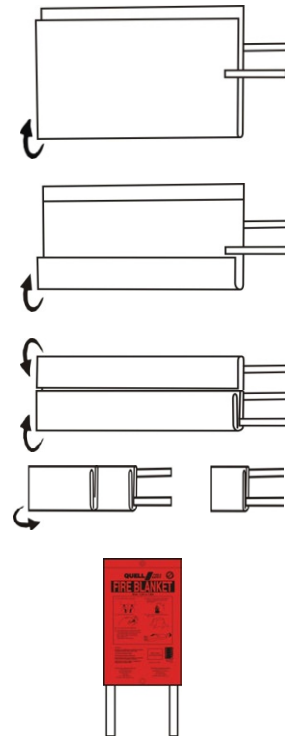

FIRE BLANKET

Product specifications

Code	Description	APN Number	Tun Inner	Tun Outer
Q107464	Quell (Unboxed) 1m x 1m	9315546274640	29315546274644	69315546274642
Q130786	Quell (Clamshell) 1m x 1m	9315546207860	29315546207864	69315546207862
Q130925	Quell (Clamshell) 1.2m x 1.8m	9315546209253	29315546209257	69315546209255

Service Requirements

Service in accordance with Australian Standard AS1851.

Additional AS1851 Service Requirements

- Cuts, holes, tears and pulled threads in the fire blanket fabric
- Frayed edges
- Burn and scorch marks
- Tears in the plastic fire blanket pouch specifically around the eyelets and press studs
- Damage

Folding Instructions

Caution:- Fire blanket should be discarded after use

Lay blanket on clean flat surface with tabs to the right and appearing from under the blanket

Fold nearest edge towards furthest edge. Distance between tabs should be slightly less than pouch width

Make 1 fold, from nearest edge towards furthest edge, in width slightly less than pouch width

Make 1 fold, from furthest edge towards nearest edge, in width slightly less than pouch width

Fold nearest edge towards furthest edge, in half

Fold left edge towards right edge in 3/4. Make 2 folds from left to right edge

Place blanket into pouch with tabs behind and hanging down

Contact

For further information on Quell® smoke alarms, or other products in the Quell® range visit our website at www.quell.com.au or phone **1800 654 435**