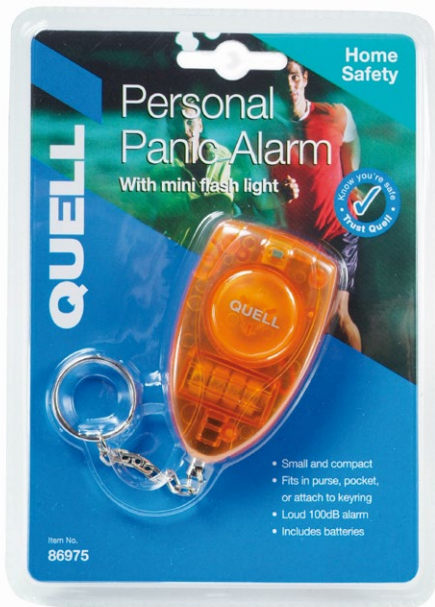

PERSONAL PANIC ALARM & LIGHT

Product specifications

Part Number	86975
Power Source	Includes 4 x LR44 1.5 V button batteries
Light Output	100 dB @1 m
Materials	ABS Plastic
IP Rating	50
Dimensions	65 mm (L) x 38 mm (W)

Ordering information

Bar Code	Code	Pack Qty	Dimensions (D x W x H)	Weight	Pallet Qty
9315546 869754	86975	Each	35 x 130 x 175	0.072 kg	1152
9315546 869754	86975	Inner Box 6	275 x 125 x 145	0.441 kg	1152
9315546 869754	86975	Outer Carton 144	450 x 530 x 460	10.9 kg	

Distributed by:

Contact

For further information on Quell® smoke alarms, or other products in the Quell® range visit our website at www.quell.com.au or phone **1800 654 435**